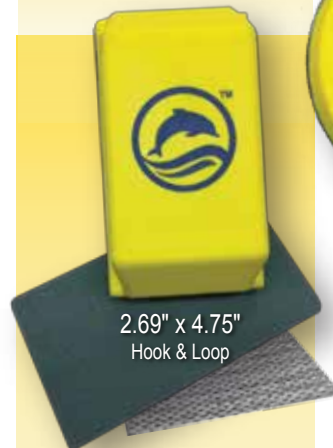

High-Density Foam Sanding Tools

Choose From 3 Tools

- A Range of Grits for Every Project
- Convenient Refill Packs Keep Things Moving Smooth

SOFT ON THE HAND, FIRM ON THE SURFACE!

Blue Dolphin High-Density Foam Sanding Tools are a line of premium and unique hand-held blocks that are engineered with just the right amount of flex and firmness for project-perfect performance.

HAND SANDING TOOL

BD HS DRY KIT

2.69" x 4.75"
Hook & Loop

A sturdy and comfortable design for the classic 'Sanding Block.' Super performance for sanding compound, filler & spackle on drywall surfaces.

Drywall Sanding Kit includes:

- (1) Sanding Tool
- (4) 150-Grit Sheets
- (2) 120-Grit Sheets
- (2) 100-Grit Sheets
- (2) 80-Grit Screens

ERGONOMIC HAND SANDING TOOL

BD HS INT KIT

5" Round
Hook & Loop

A great tool that offers exceptional leverage while sanding a wide variety of surfaces. It's 5" Disc makes quick work on wood, paint, filler, metal & drywall.