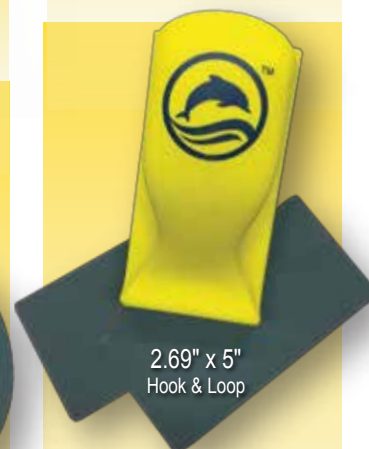

HAND SANDING TOOL

BD HS DRY KIT

2.69" x 4.75"
Hook & Loop

A sturdy and comfortable design for the classic 'Sanding Block.' Super performance for sanding compound, filler & spackle on drywall surfaces.

Drywall Sanding Kit includes:

- (1) Sanding Tool
- (4) 150-Grit Sheets
- (2) 120-Grit Sheets
- (2) 100-Grit Sheets
- (2) 80-Grit Screens

ERGONOMIC HAND SANDING TOOL

BD HS INT KIT

5" Round
Hook & Loop

A great tool that offers exceptional leverage while sanding a wide variety of surfaces. It's 5" Disc makes quick work on wood, paint, filler, metal & drywall.

Ergonomic Sanding Kit includes:

- (1) Sanding Tool
- (2) 220-Grit Discs
- (3) 180-Grit Discs
- (3) 120-Grit Discs
- (2) 80-Grit Discs

PALM SANDING TOOL

BD HS EXT KIT

2.69" x 5"
Hook & Loop

Uniquely shaped to provide just the right control and workability. This tool is a versatile workhorse on walls, siding, trim, moulding and horizontal surfaces such as sills, stairs, flooring and decking.